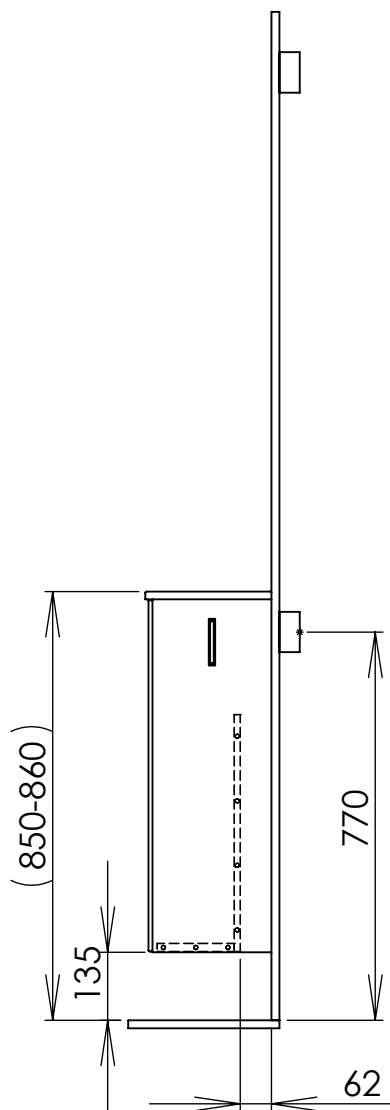

SWOON SINGLE SIDE/SOFT/SQUARE

Underskåp/Vanity unit/Allaskaapit

Spegel/Mirror/Peili